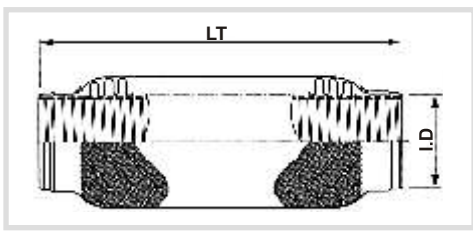

Bellow with Interlock Liner

Automotive Exhaust Connectors (Bellows) with Outer Braid and with Interlock liner provided on the inner diameter

These types consist of an internal sleeve of Interlock Hose. It has air space in between the bellow I.D. and Interlock Hose.

These types of Exhaust Connectors are used in conditions where the temperature level is above 800°C and the noise levels are also on an extremely higher side.

BIPL PART NO.	NOMINAL INSIDE DIAMETER (Ø.I.D.) INCHES (MM)	OVERALL LENGTH (LT)	
		INCHES	(MM)
RM 150 040 01	1½" (38.60)	4.00	(101.60)
RM 150 160 01		6.00	(152.00)
RM 150 080 01		8.00	(203.00)
RM 150 090 01		9.00	(230.00)
RM 150 100 01		10.00	(251.00)
RM 150 110 01		11.00	(280.00)
RM 175 040 01		1¾" (45.50)	4.00
RM 175 060 01	6.00		(152.00)
RM 175 080 01	8.00		(203.00)
RM 175 090 01	9.00		(230.00)
RM 175 100 01	10.00		(251.00)
RM 175 110 01	11.00		(280.00)
RM 200 040 01	2" (51.40)		4.00
RM 200 060 01		6.00	(152.00)
RM 200 080 01		8.00	(203.00)
RM 200 090 01		9.00	(230.00)
RM 200 100 01		10.00	(251.00)
RM 200 110 01		11.00	(280.00)
RM 212 040 01		2 1/8" (54.50)	4.00
RM 212 060 01	6.00		(152.00)
RM 212 080 01	8.00		(203.00)
RM 212 090 01	9.00		(230.00)
RM 212 100 01	10.00		(251.00)
RM 212 110 01	11.00		(280.00)